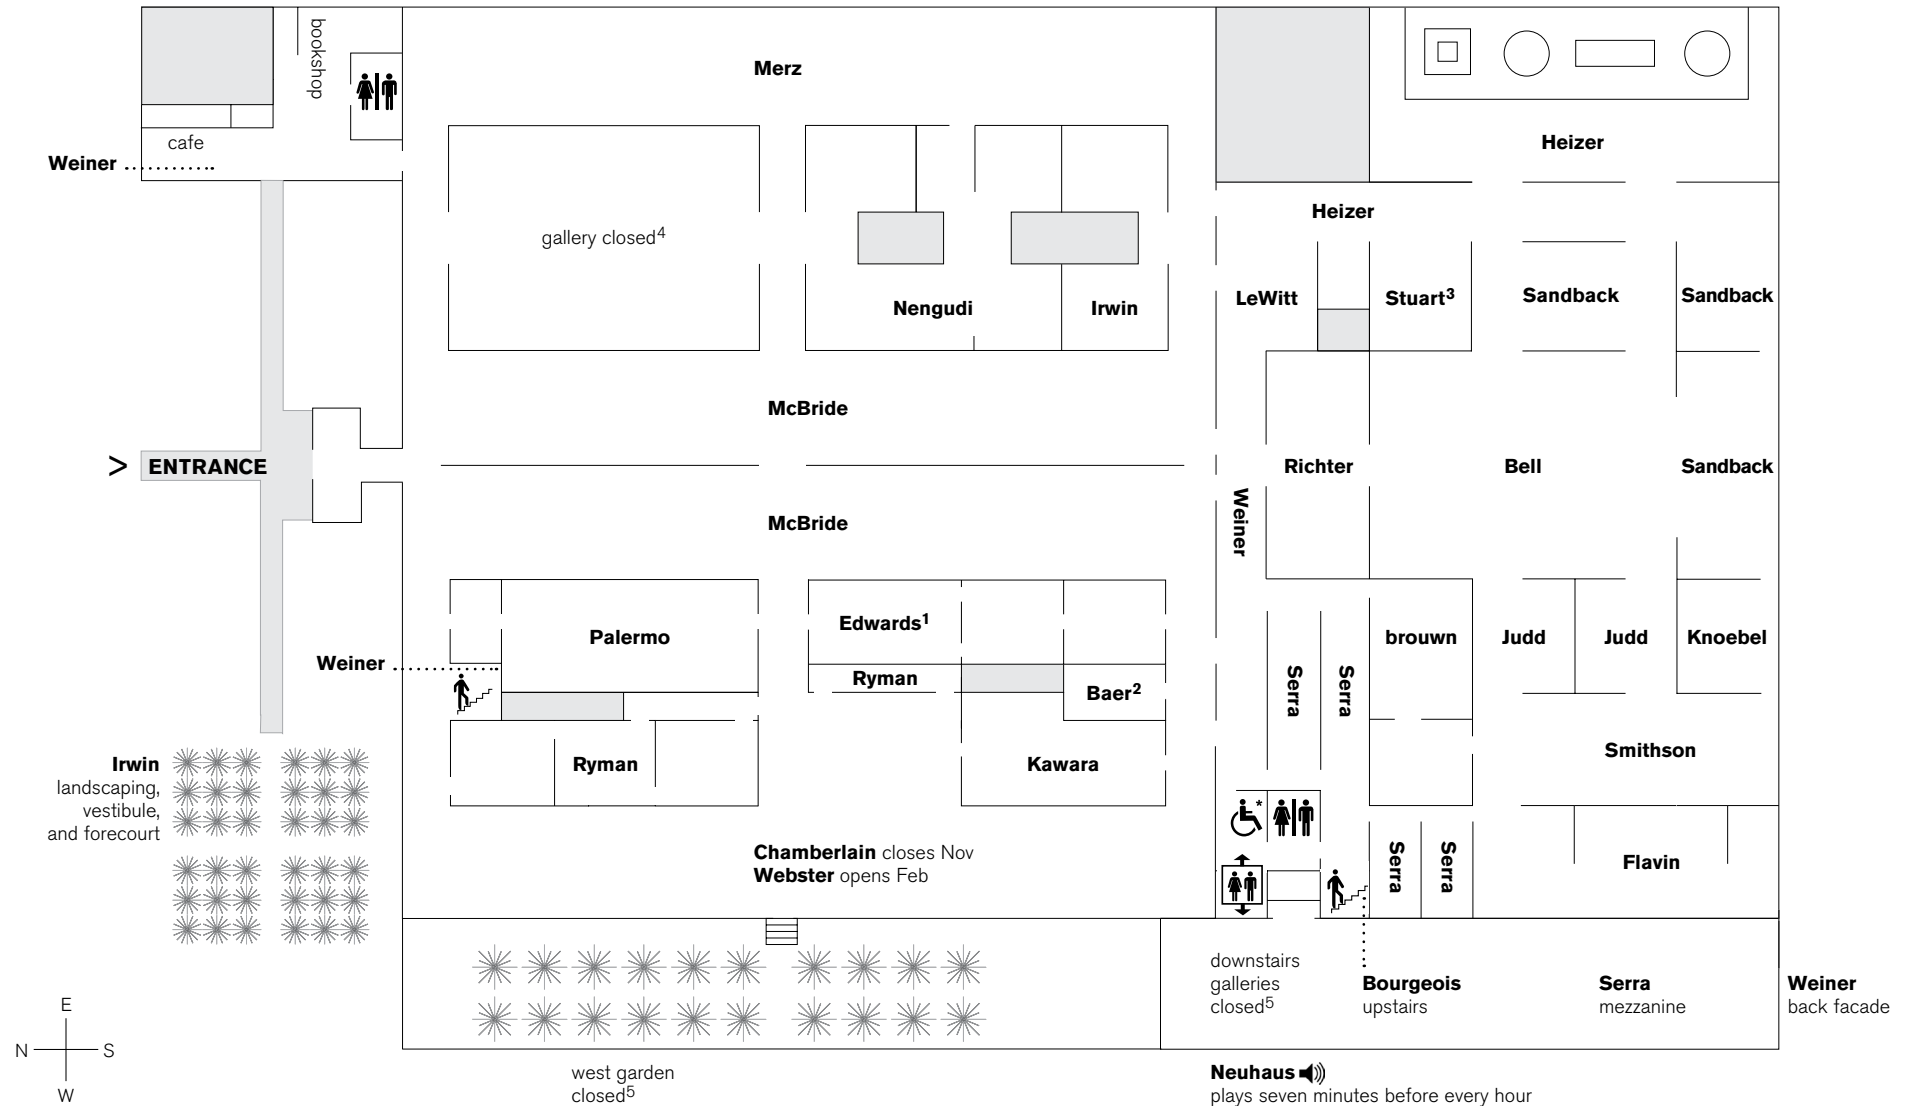

on view at Dia Beacon

click on the artists' last names embedded within the floor plan for more information

Further explore Dia's collection with videos, behind-the-scenes content, and an interactive map on our mobile guide. Available now in [Bloomberg Connects](#), the free arts and culture app.

1. This gallery contains barbed wire. Children must be accompanied by an adult.
2. Baer closes September, [Heilmann](#) opens September.
3. Stuart closes November, [Hassinger](#) opens December.
4. [Warhol](#) opens winter 2023.
5. West garden and downstairs galleries reopen spring 2024.

* This is a family/all gender restroom.