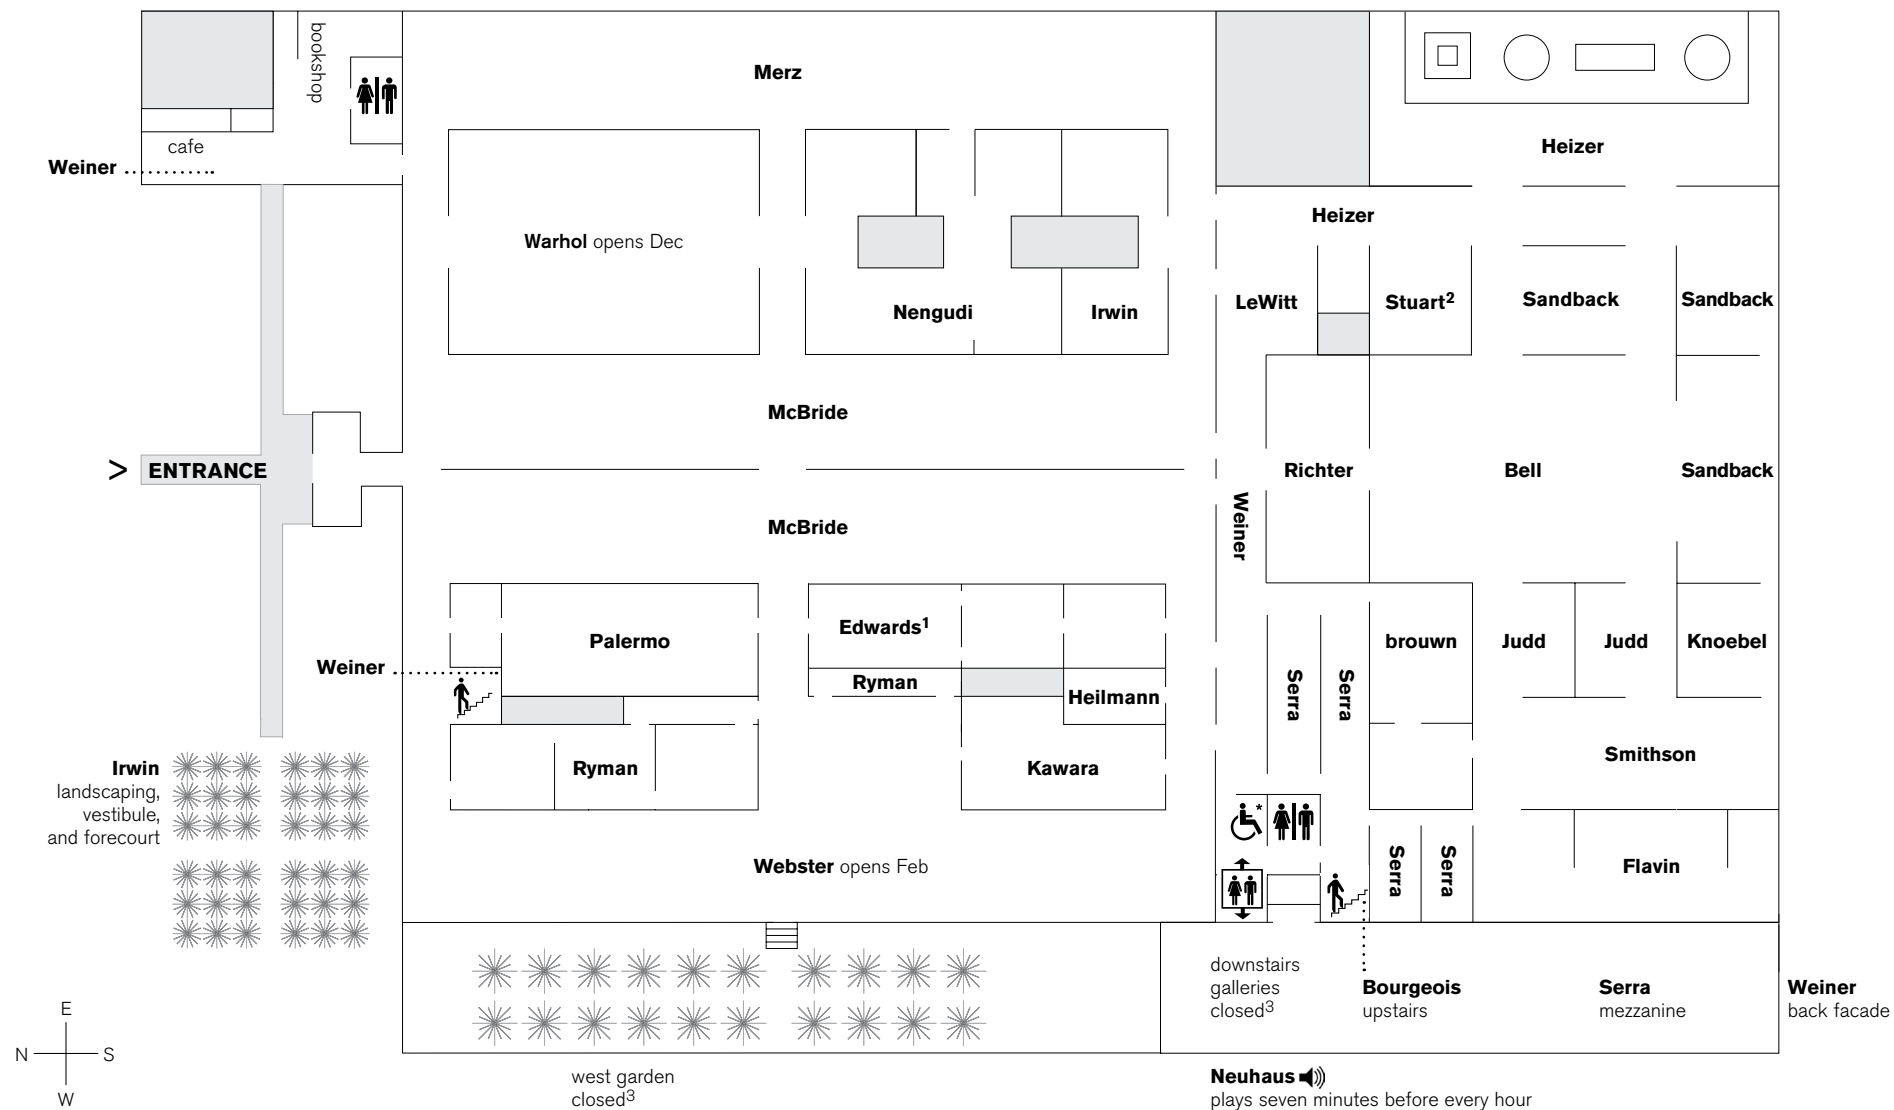

## On view at Dia Beacon

Click on the artists' last names embedded within the floor plan for more information

Further explore Dia's collection with videos, behind-the-scenes content, and an interactive map on our mobile guide. Available now in [Bloomberg Connects](#), the free arts and culture app.

1. This gallery contains barbed wire. Children must be accompanied by an adult.
2. Stuart closes November, [Hassinger](#) opens December.
3. West garden and downstairs galleries reopen spring 2024.

\* This is a family/all-gender restroom.