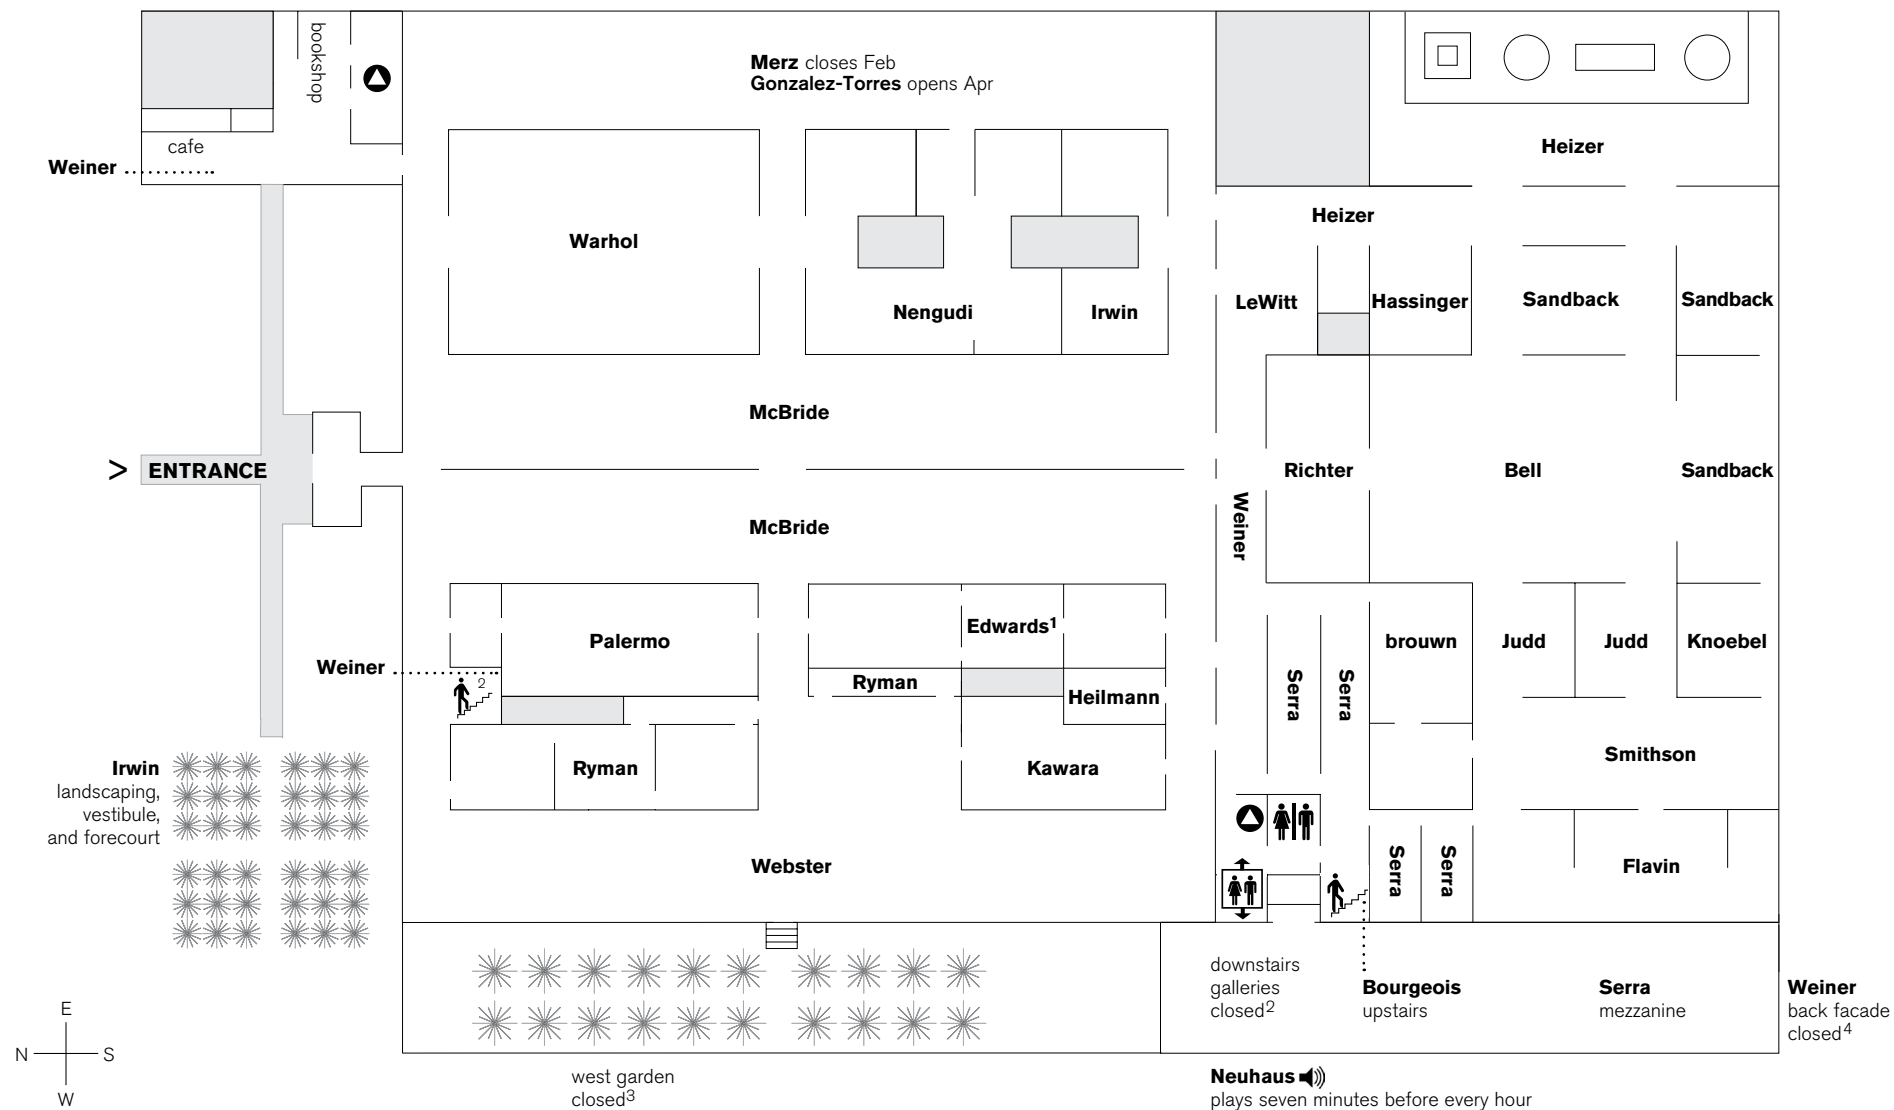

## On view at Dia Beacon

Click on the artists' last names embedded within the floor plan for more information

Further explore Dia's collection with videos, behind-the-scenes content, and an interactive map on our mobile guide. Available now in [Bloomberg Connects](#), the free arts and culture app.

1. This gallery contains barbed wire. Children must be accompanied by an adult.

2. McQueen opens May 2024.

3. West garden reopens spring 2024.

4. Back facade reopens spring 2025.

♿ This is a family/all-gender restroom.