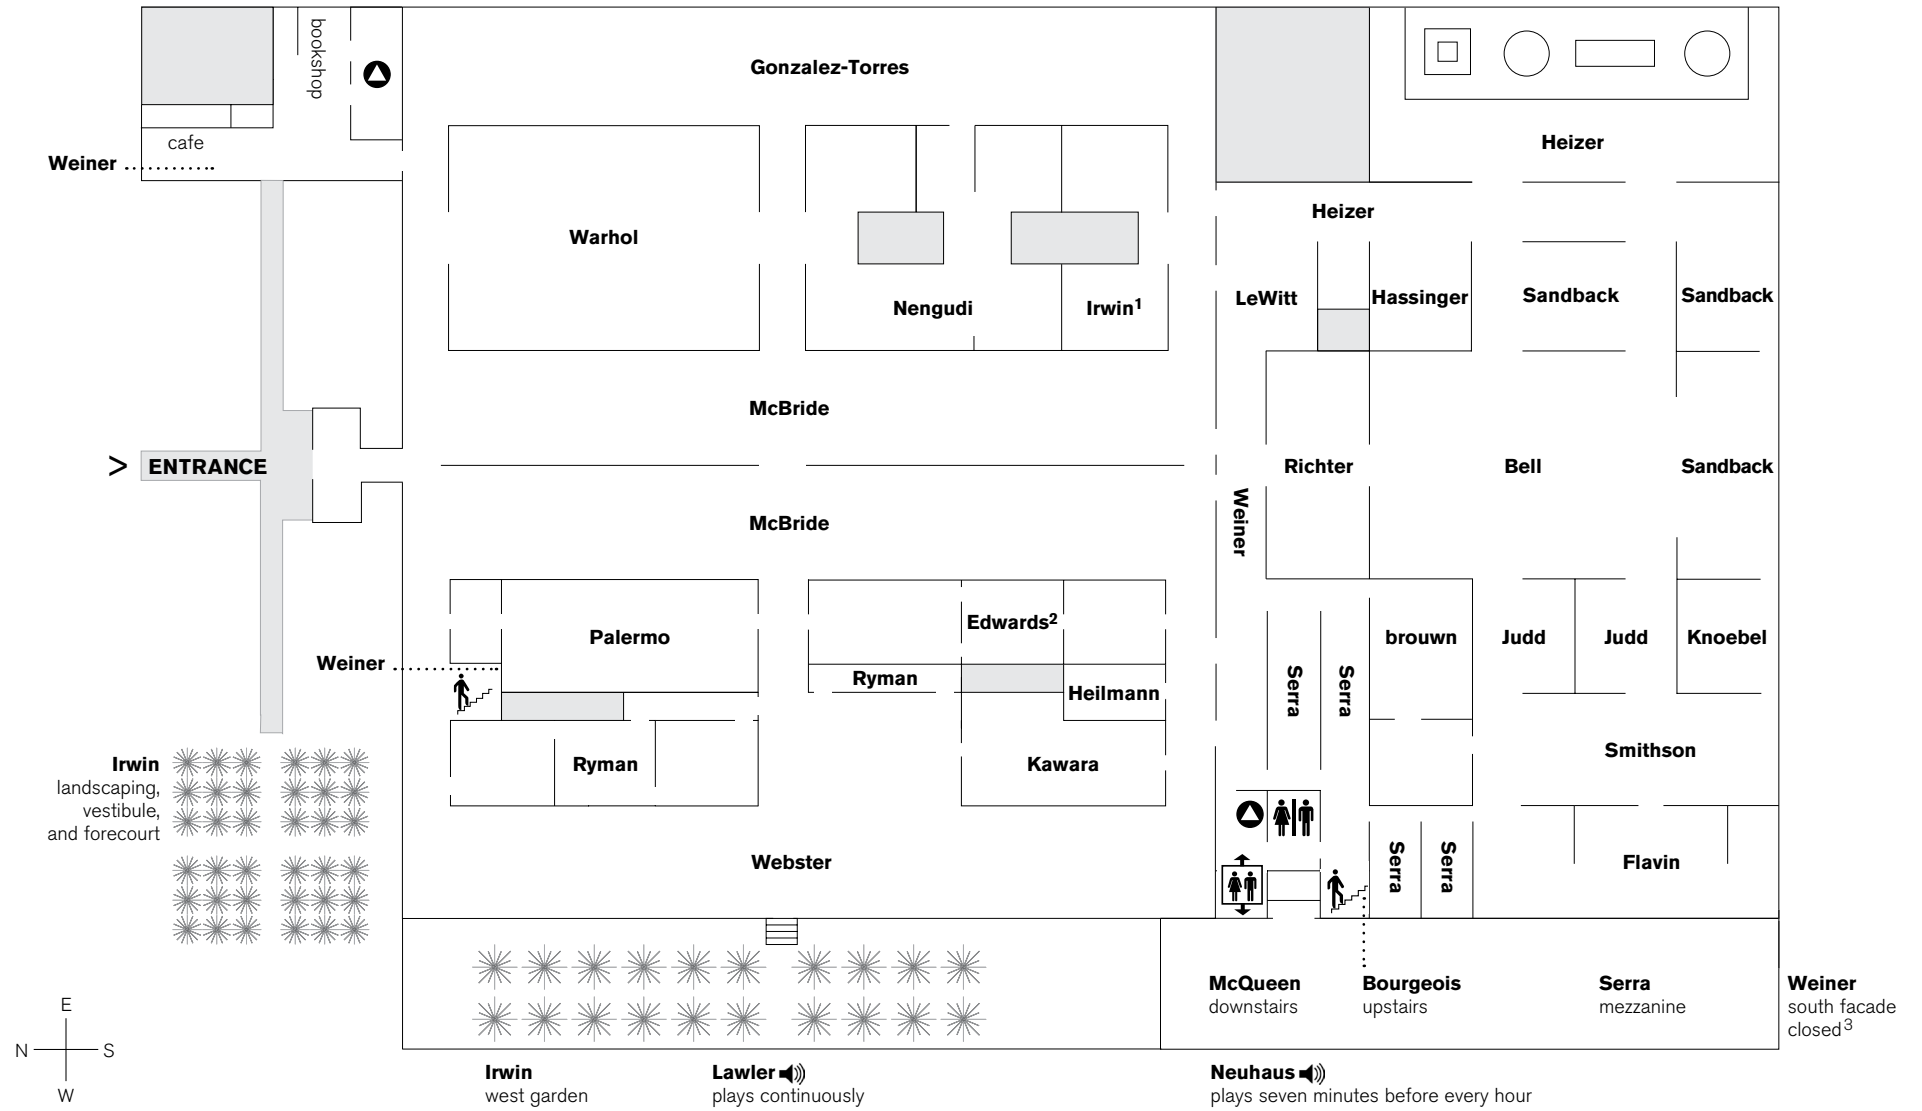

# On view at Dia Beacon

Click on the artists' last names embedded within the floor plan for more information

Further explore Dia's collection with videos, behind-the-scenes content, and an interactive map on our mobile guide. Available now in [Bloomberg Connects](#), the free arts and culture app.

## Downstairs

Please maintain a safe distance and do not touch the artwork.

For more information about the artists and artworks on view, including checklists, essays, and other resources, scan the QR codes in the galleries or visit [diaart.org](#).

1. Irwin closes August, Samaras opens September.
  2. This gallery contains barbed wire; children must be accompanied by an adult.
  3. South facade reopens spring 2025.
- 👤 This is a family/all-gender restroom.