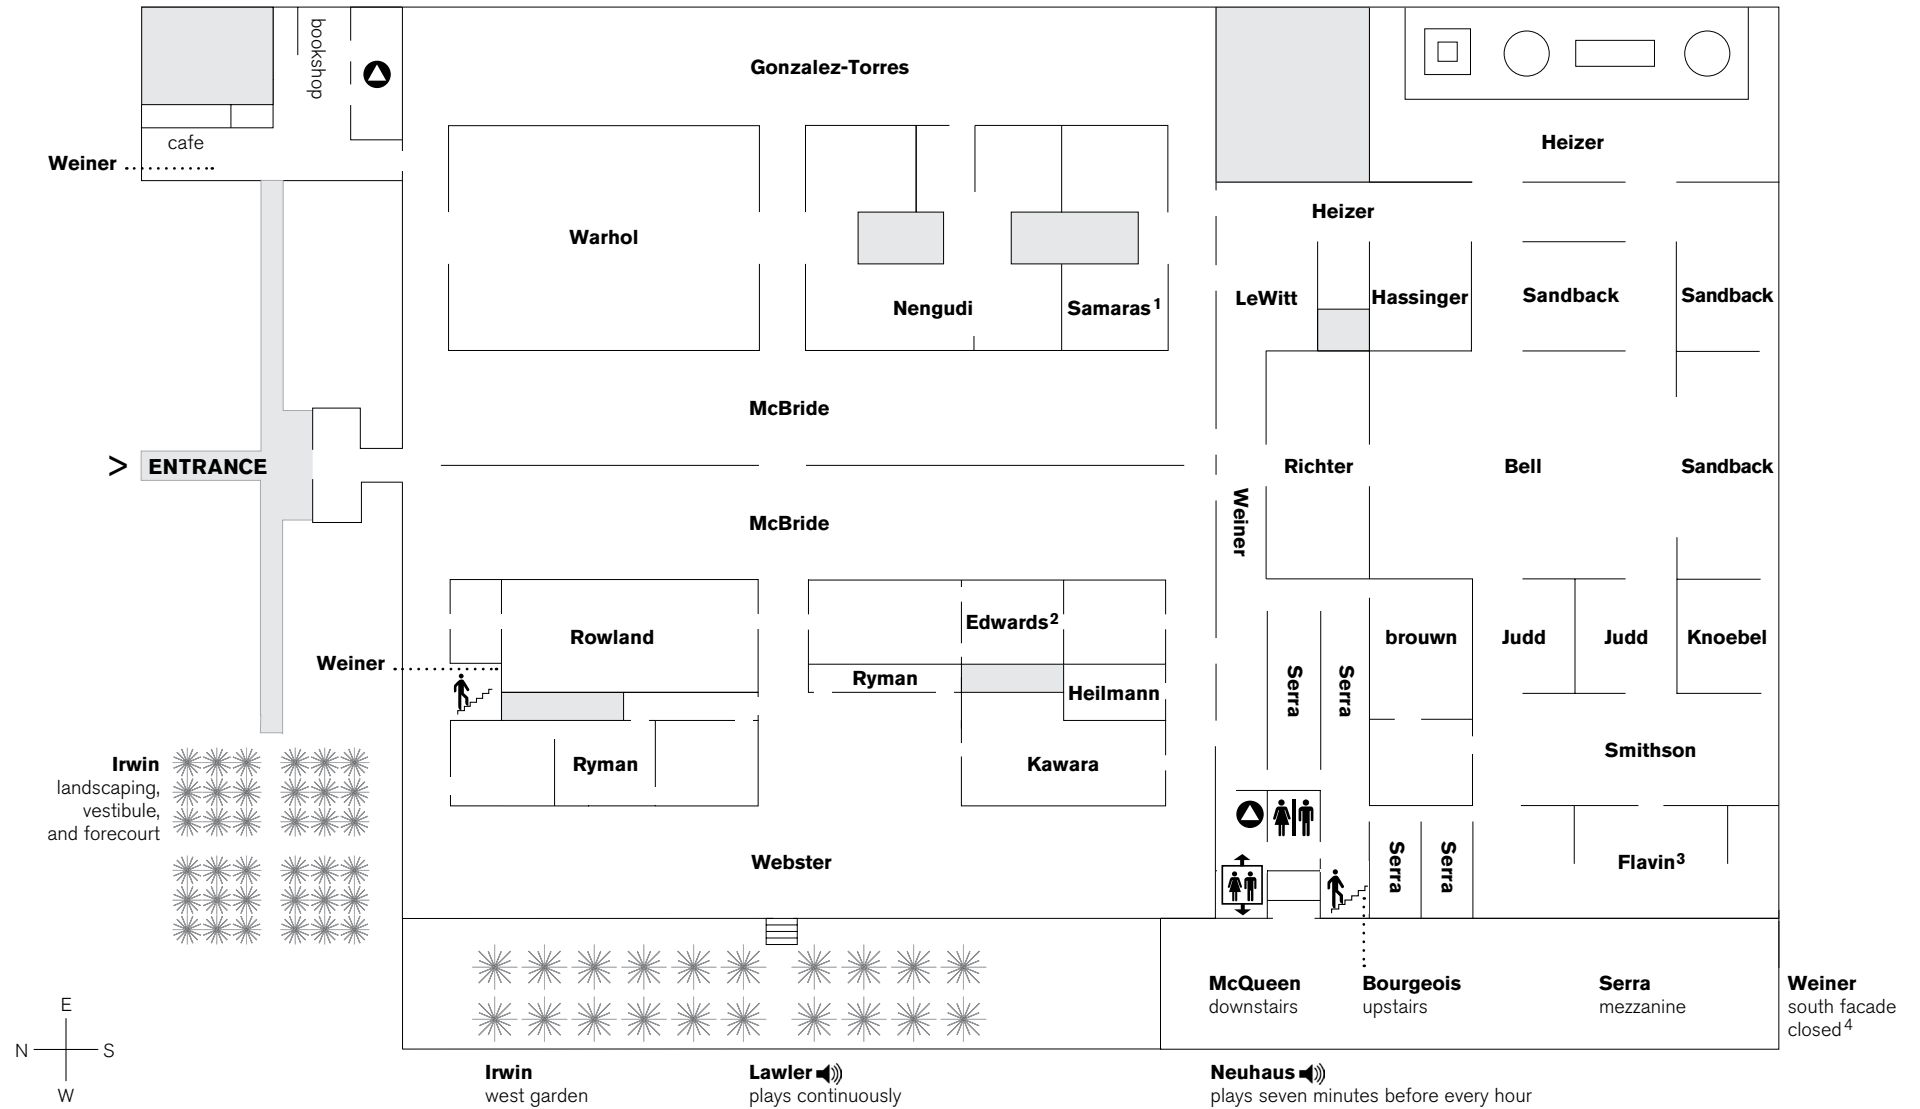

On view at Dia Beacon

Click on the artists' last names embedded within the floor plan for more information

Further explore Dia's collection with videos, behind-the-scenes content, and an interactive map on our mobile guide. Available now in [Bloomberg Connects](#), the free arts and culture app.

Downstairs

Please maintain a safe distance and do not touch the artwork.

For more information about the artists and artworks on view, including checklists, essays, and other resources, scan the QR codes in the galleries or visit [diaart.org](#).

1. Access to *Doorway* is limited.
 2. This gallery contains barbed wire; children must be accompanied by an adult.
 3. Flavin closes September, Sonnier opens November.
 4. South facade reopens spring 2025.
 5. Photography and audio/video recording are not permitted in this gallery.
- 👤 This is a family/all-gender restroom.