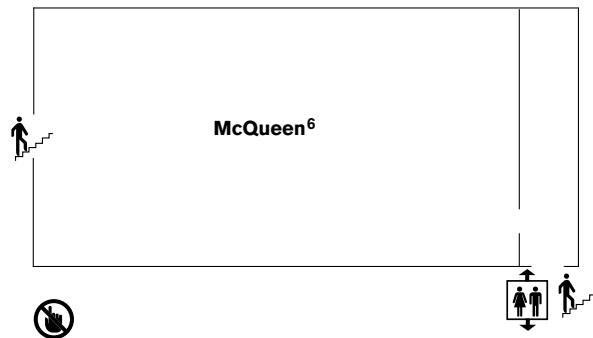

Downstairs

Please maintain a safe distance and do not touch the artwork.

For more information about the artists and artworks on view, including checklists, essays, and other resources, scan the QR codes in the galleries or visit [diaart.org](#).

1. Doorway is fragile; entry is limited.
  2. McBride and Weiner close January 6, 2025; Green opens March 7, 2025.
  3. This gallery contains barbed wire; children must be accompanied by an adult.
  4. This exhibition contains strobing lights; viewer discretion is advised.
  5. South facade reopens spring 2025.
  6. Photography and audio/video recording are not permitted in this gallery.
2. ♿ This is a family/all-gender restroom.