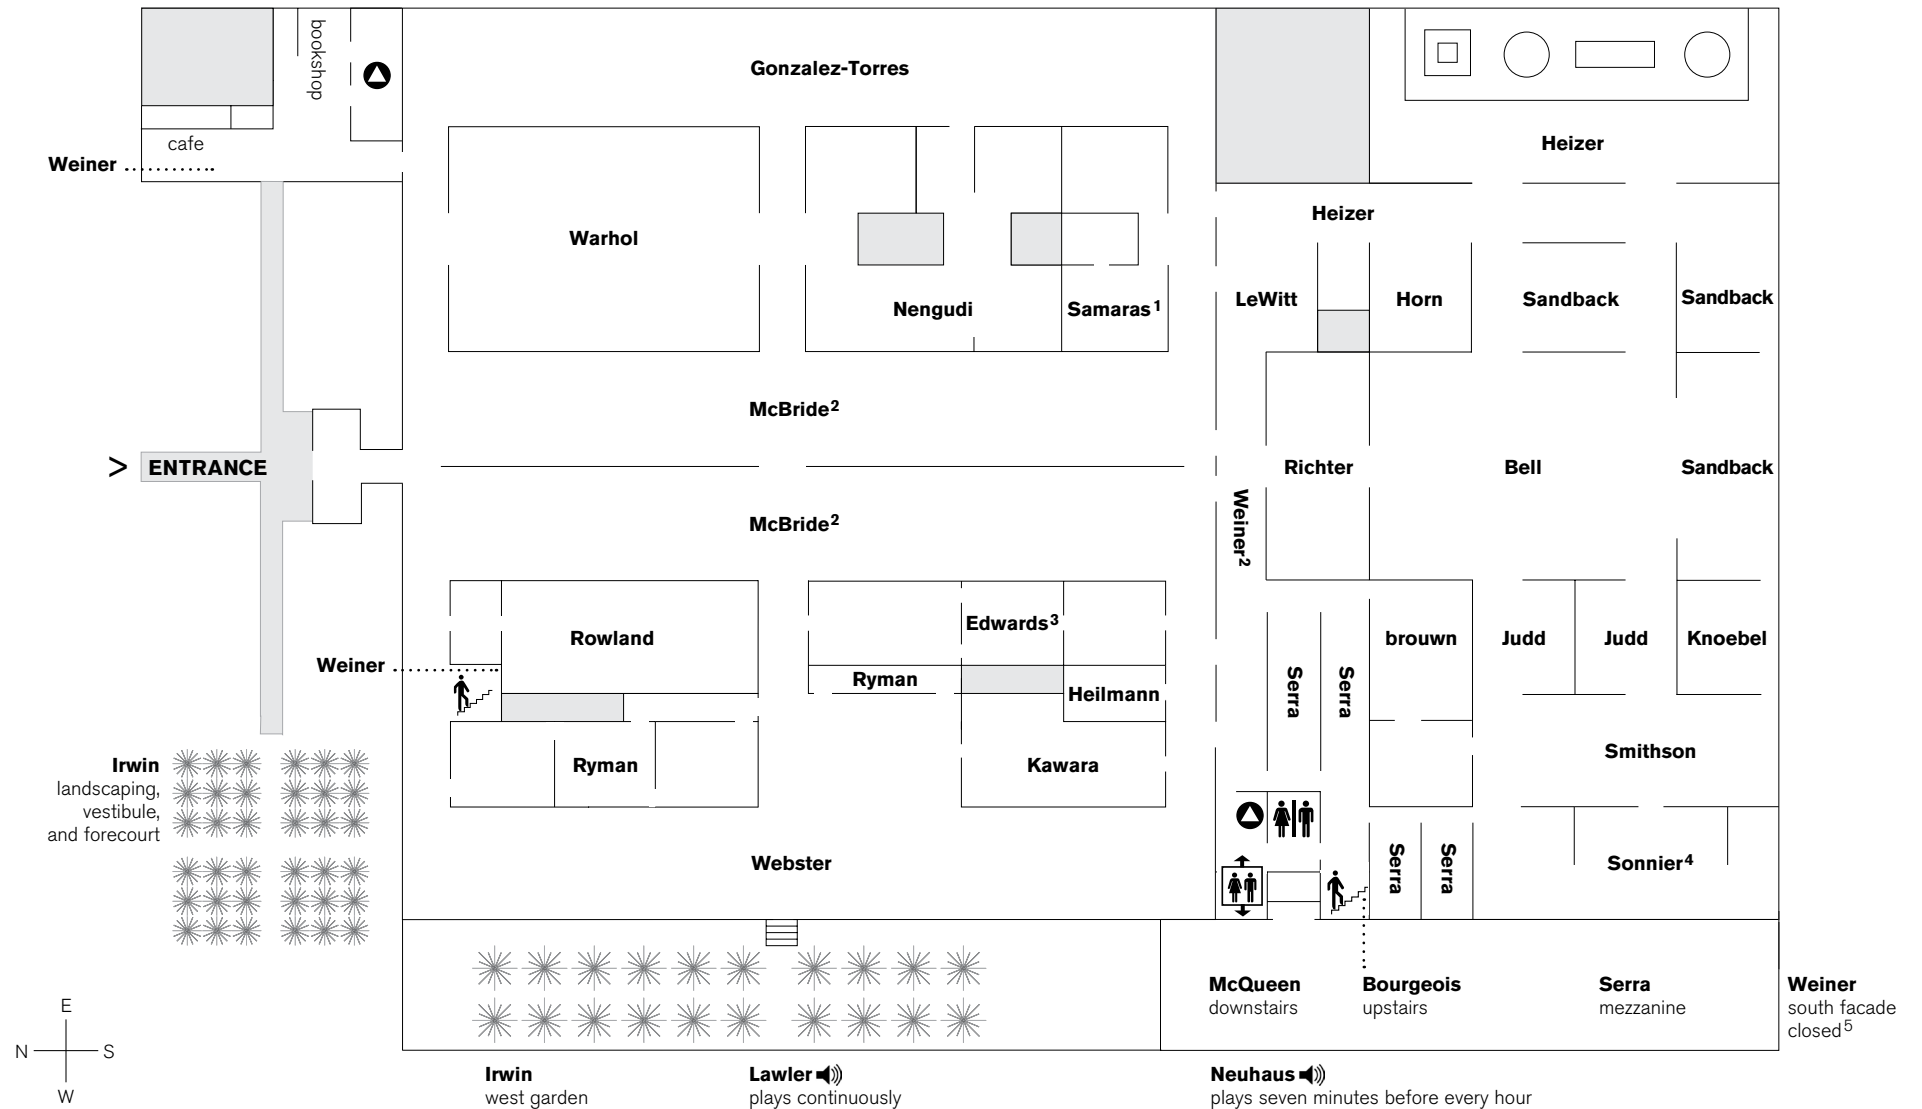

On view at Dia Beacon

Click on the artists' last names embedded within the floor plan for more information

Further explore Dia's collection with videos, behind-the-scenes content, and an interactive map on our mobile guide. Available now in [Bloomberg Connects](#), the free arts and culture app.

Downstairs

Please maintain a safe distance and do not touch the artwork.

For more information about the artists and artworks on view, including checklists, essays, and other resources, scan the QR codes in the galleries or visit [diaart.org](#).

1. Doorway is fragile; entry is limited.
 2. McBride and Weiner close January 6, 2025; Green opens March 7, 2025.
 3. This gallery contains barbed wire; children must be accompanied by an adult.
 4. This exhibition contains strobing lights; viewer discretion is advised.
 5. South facade reopens spring 2025.
 6. Photography and audio/video recording are not permitted in this gallery.
- ♿ This is a family/all-gender restroom.