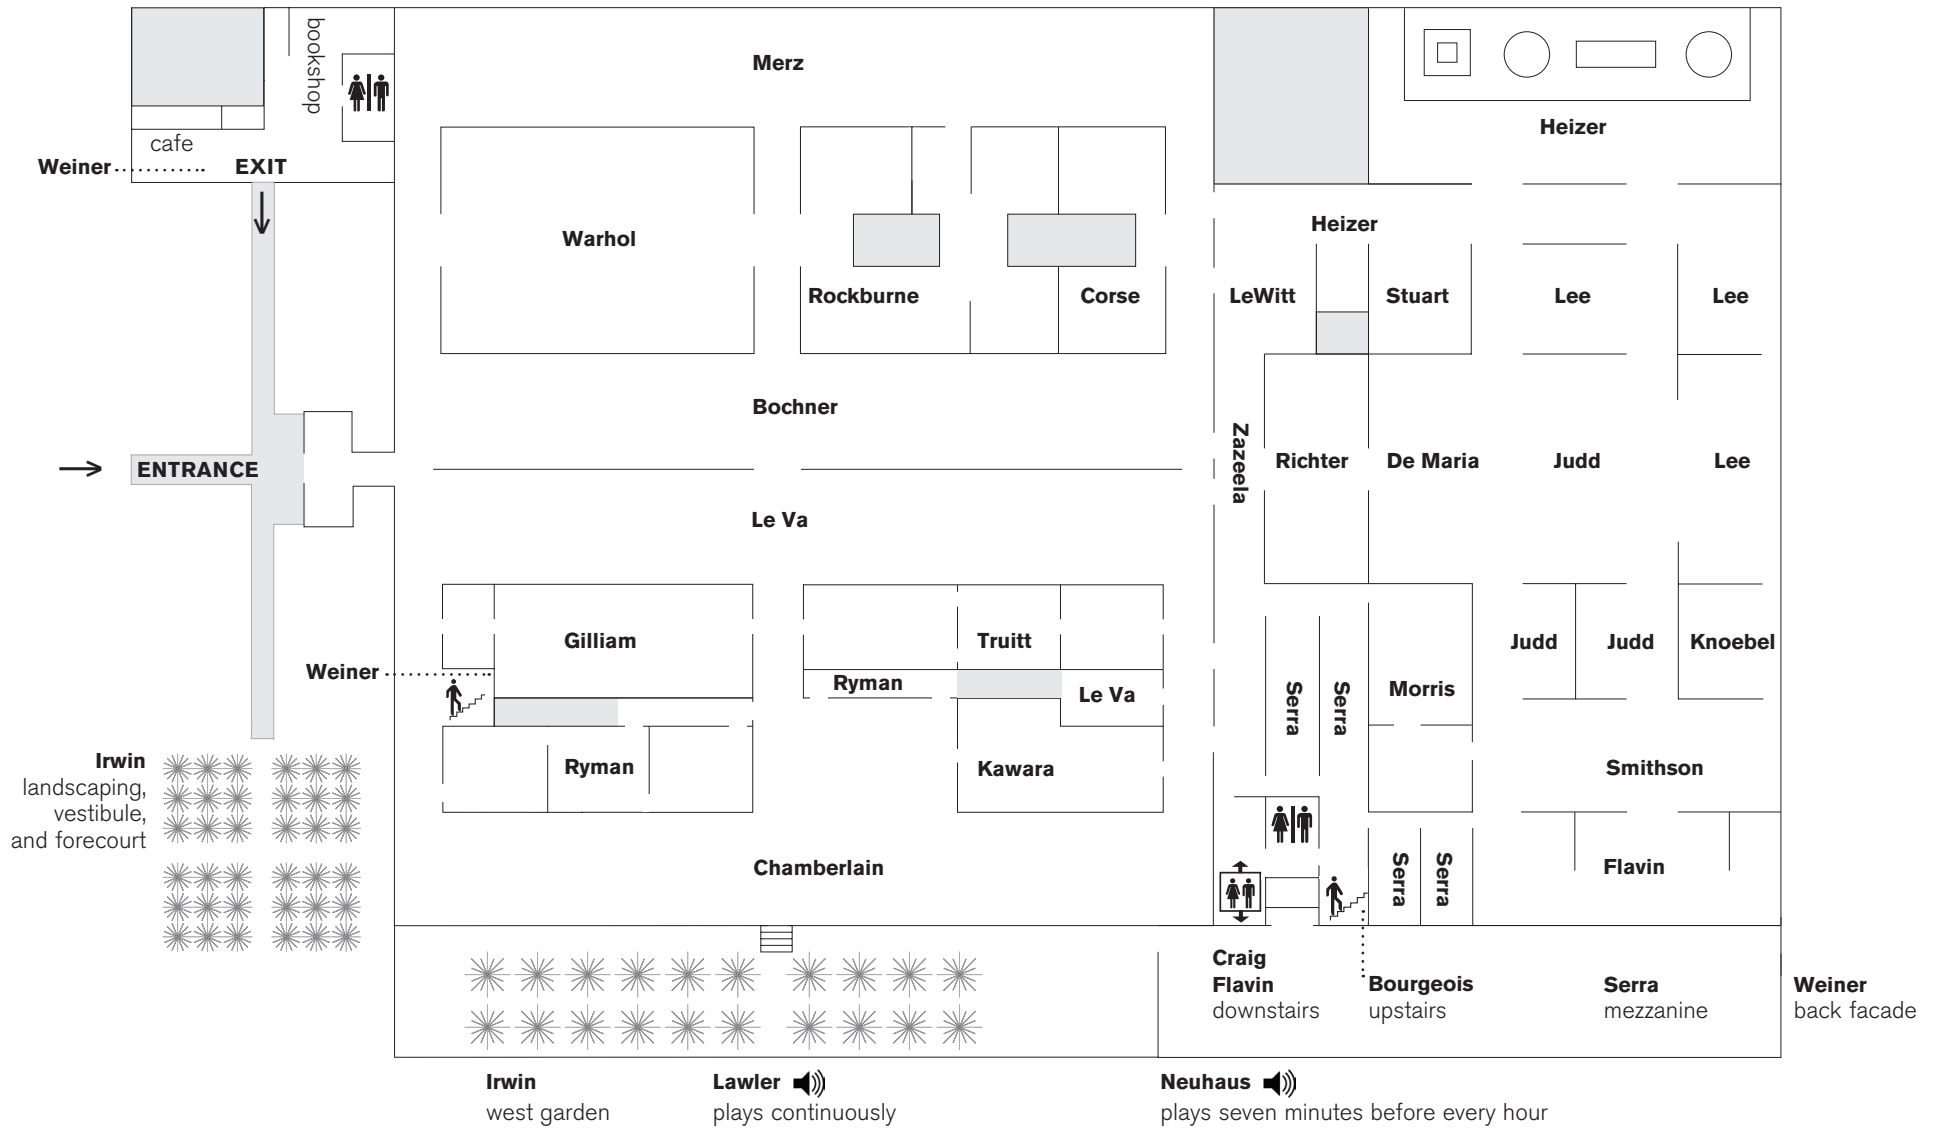

# interactive floor plan on view at Dia Beacon

click on the artists' last names embedded within the floor plan for more information

- |                  |                    |
|------------------|--------------------|
| Mel Bochner      | Barry Le Va        |
| Louise Bourgeois | Sol LeWitt         |
| John Chamberlain | Mario Merz         |
| Mary Corse       | Robert Morris      |
| Carl Craig       | Max Neuhaus        |
| Walter De Maria  | Gerhard Richter    |
| Dan Flavin       | Dorothea Rockburne |
| Sam Gilliam      | Robert Ryman       |
| Michael Heizer   | Richard Serra      |
| Robert Irwin     | Robert Smithson    |
| Donald Judd      | Michelle Stuart    |
| On Kawara        | Anne Truitt        |
| Imi Knoebel      | Andy Warhol        |
| Louise Lawler    | Lawrence Weiner    |
| Lee Ufan         | Marian Zazeela     |

## downstairs

Photography is permitted except where noted.

Gallery displays rotate regularly. For information about the artists and artworks on view, scan the QR codes in the galleries or click on the artists' last names embedded within this floor plan. Checklists, essays, and other resources are available online.