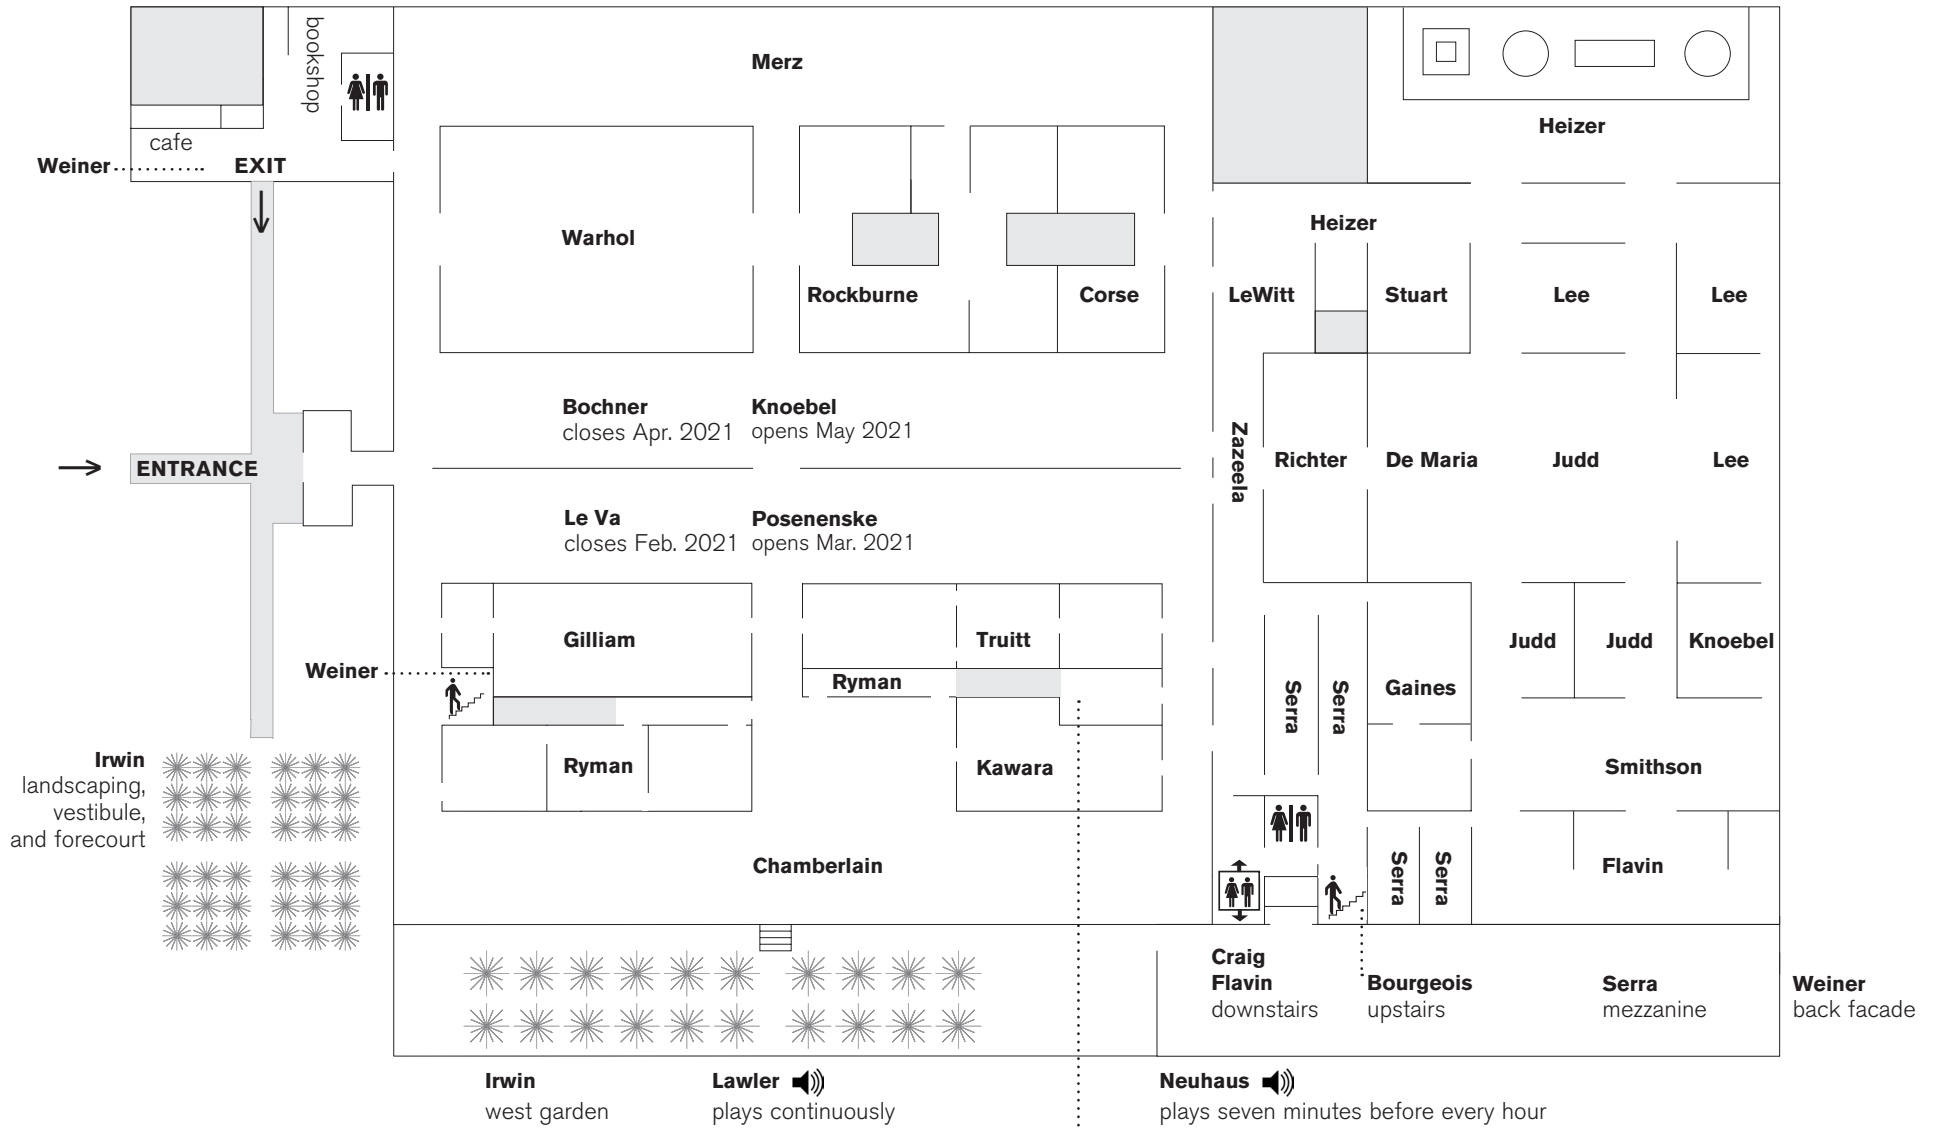

interactive floor plan on view at Dia Beacon

At Dia, we value all people and welcome you.
We are here to help while keeping you and the artwork safe.
Respect is mutual.
We will treat you with respect and expect the same from you.

downstairs

Photography is permitted except where noted.

Gallery displays rotate regularly. For information about the artists and artworks on view, scan the QR codes in the galleries or click on the artists' last names embedded within this floor plan. Checklists, essays, and other resources are available online.