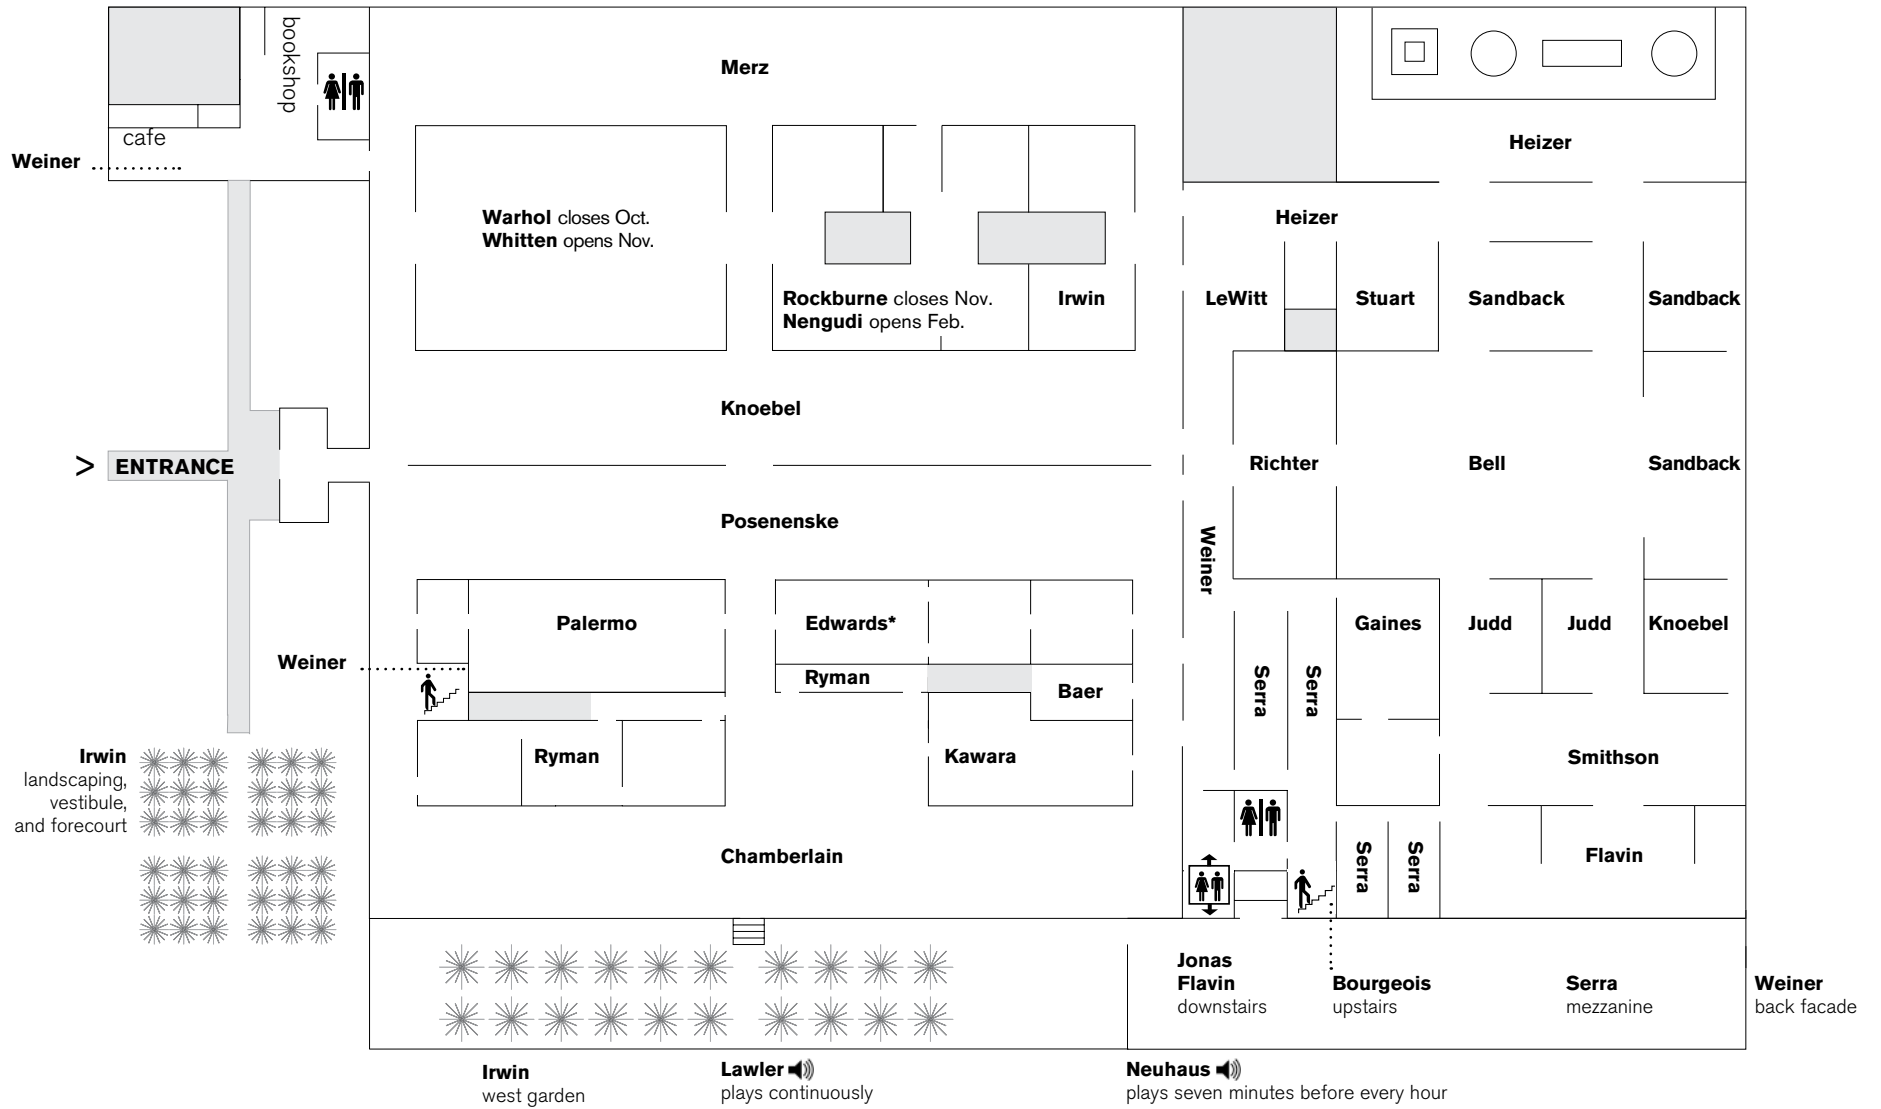

interactive floor plan on view at Dia Beacon

click on the artists' last names embedded within the floor plan for more information

At Dia, we value all people and welcome you.
We are here to help while keeping you and the artwork safe.
Respect is mutual. We will treat you with respect and expect the same from you.

downstairs

Please maintain a safe distance and do not touch the artwork.

* This gallery contains barbed wire. Children must be accompanied by an adult.

For more information about the artists and artworks on view, including checklists, essays, and other resources, scan the QR codes in the galleries or visit diaart.org.