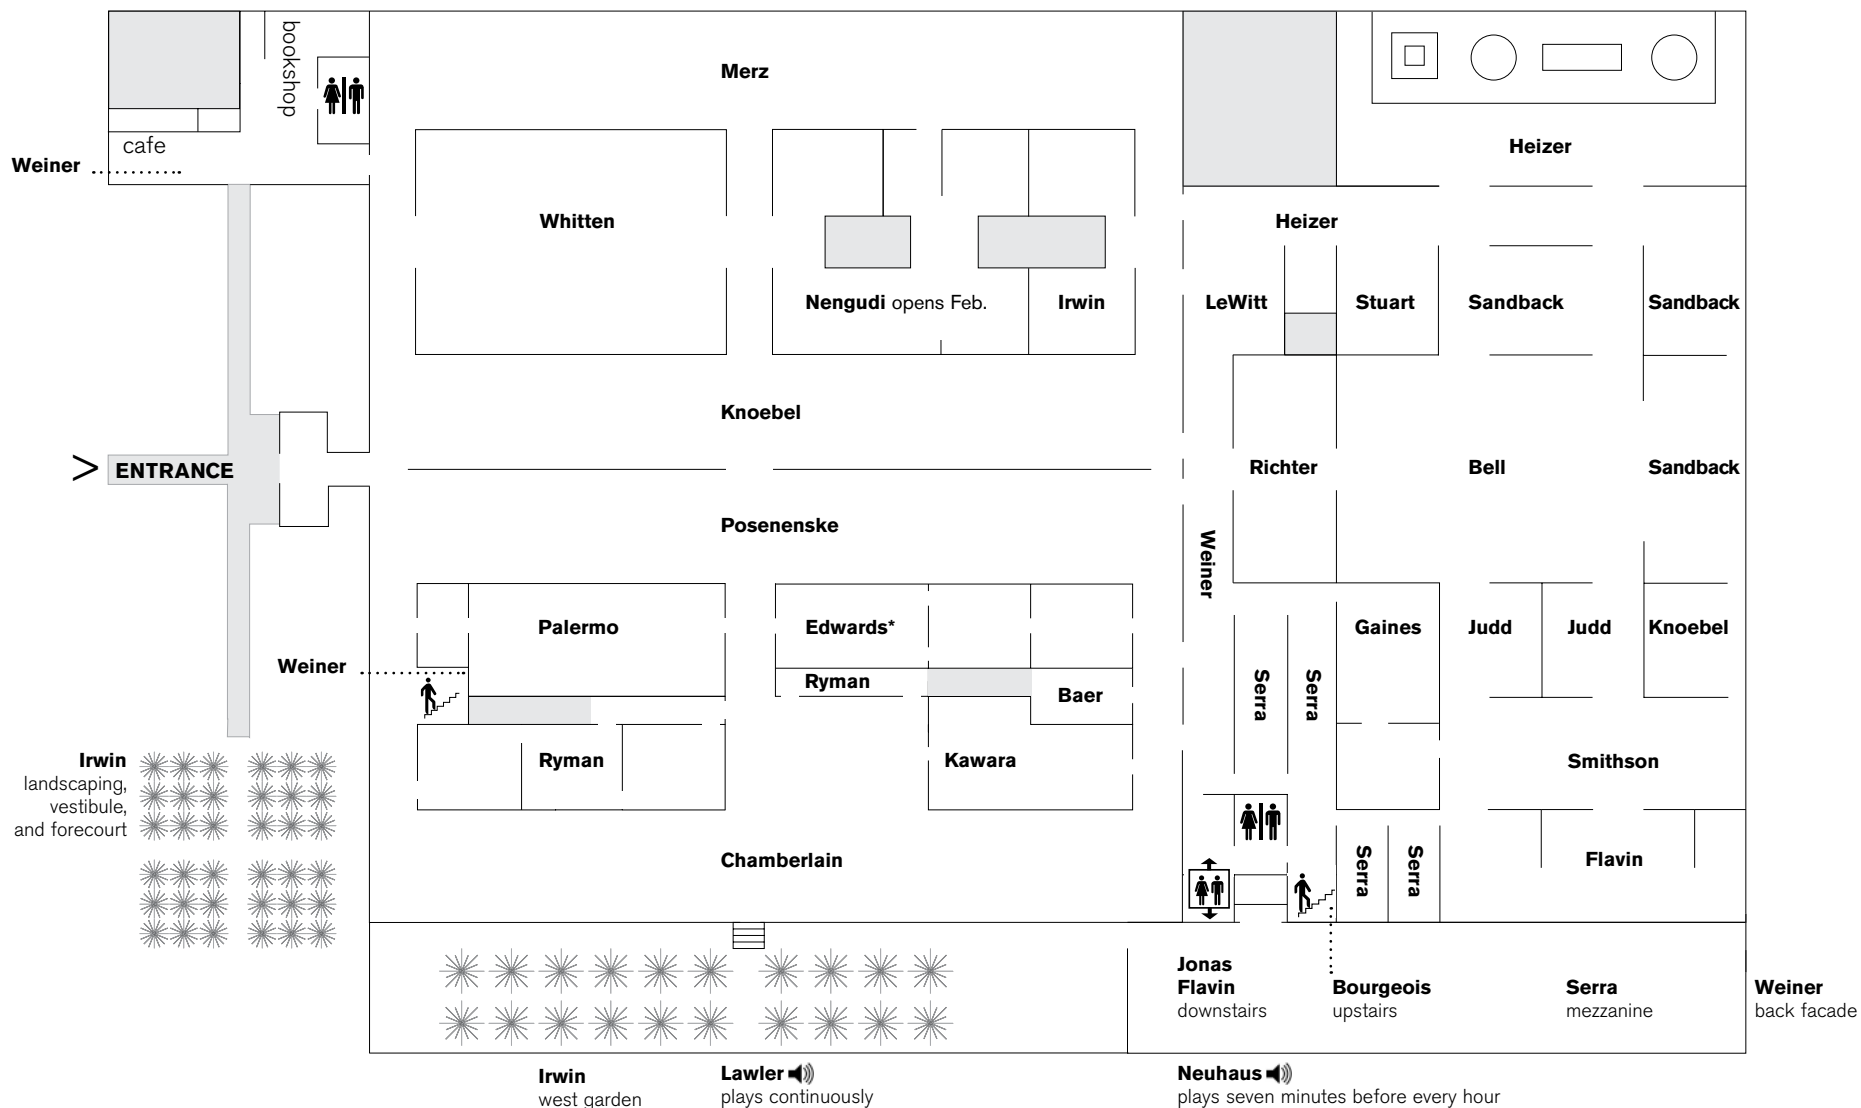

# interactive floor plan on view at Dia Beacon

click on the artists' last names embedded within the floor plan for more information

At Dia, we value all people and welcome you.  
We are here to help while keeping you and the artwork safe.  
Respect is mutual. We will treat you with respect and expect the same from you.

## downstairs

Please maintain a safe distance and do not touch the artwork.

\* This gallery contains barbed wire. Children must be accompanied by an adult.

For more information about the artists and artworks on view, including checklists, essays, and other resources, scan the QR codes in the galleries or visit [diaart.org](http://diaart.org).