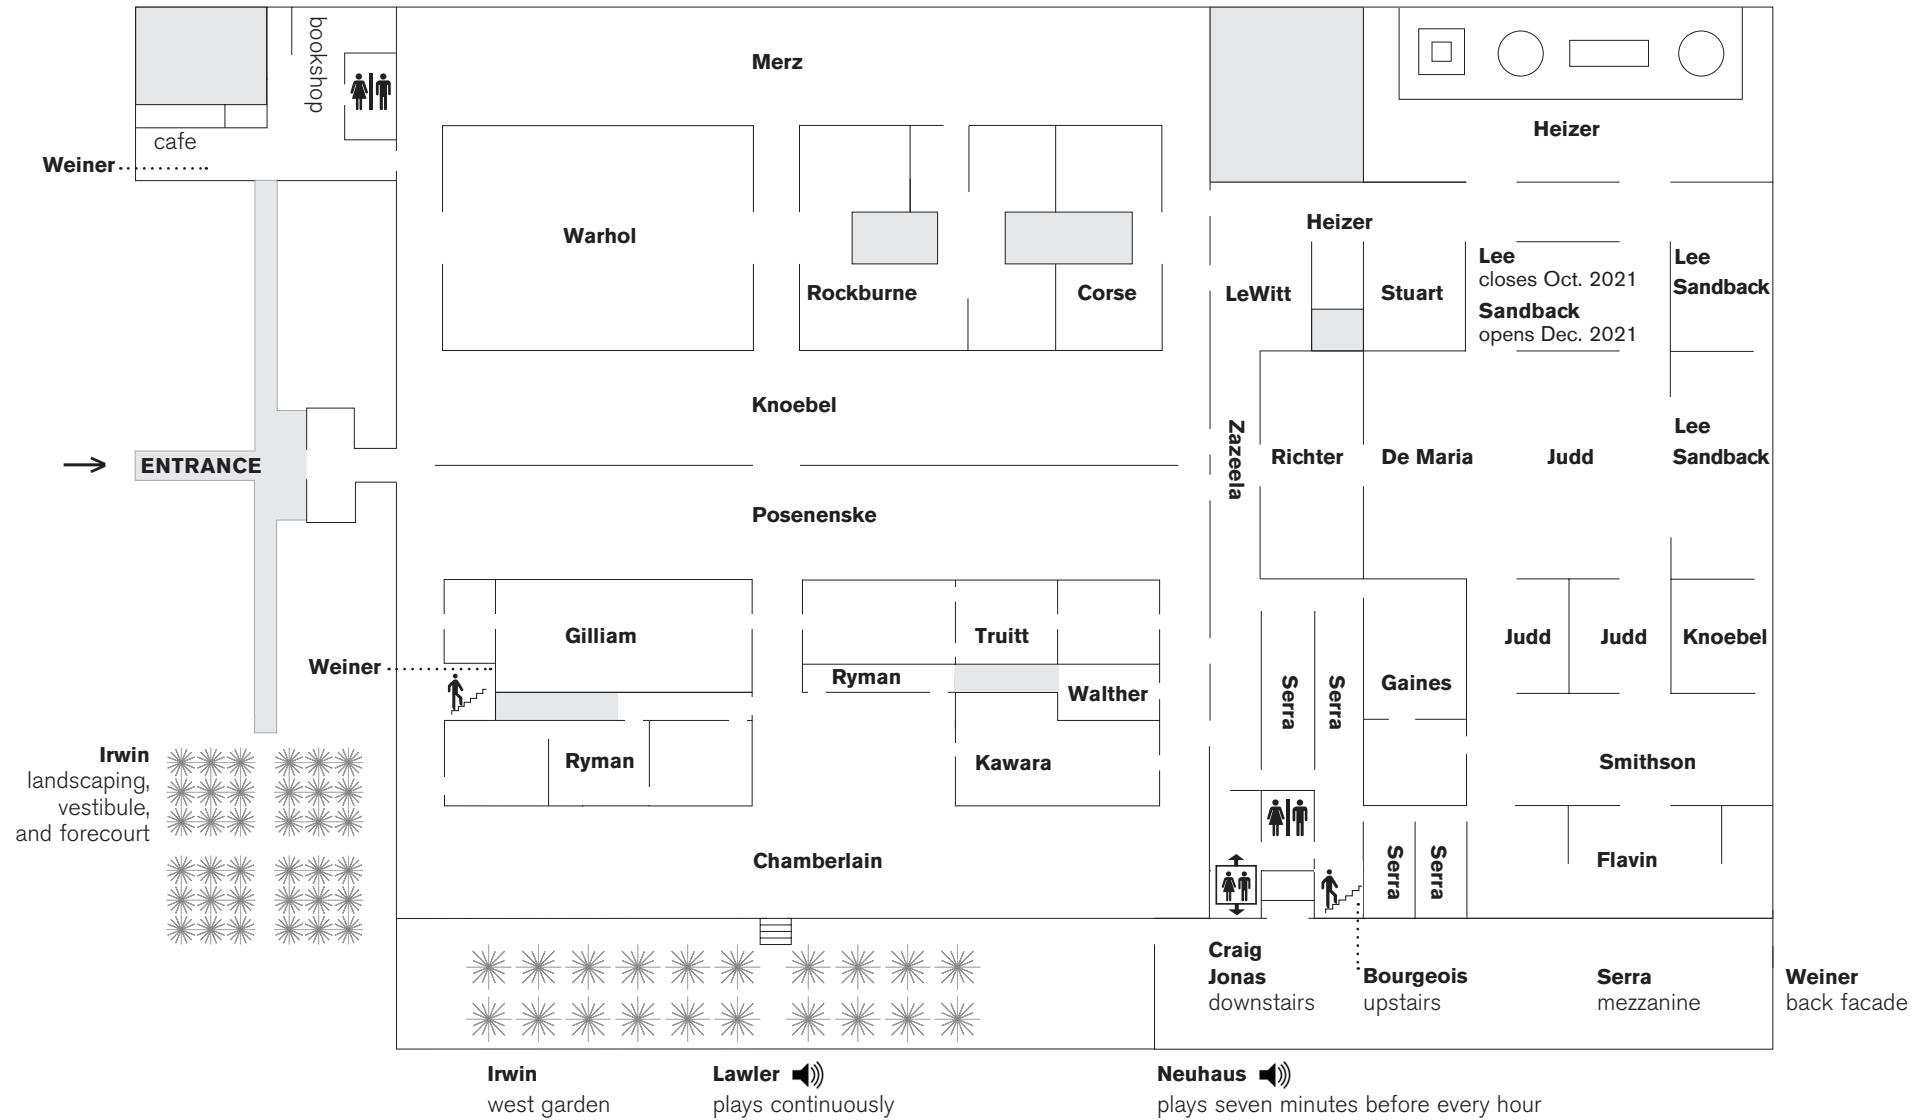

interactive floor plan on view at Dia Beacon

click on the artists' last names embedded
within the floor plan for more information

At Dia, we value all people and welcome you.
We are here to help while keeping you and the artwork safe.
Respect is mutual.
We will treat you with respect and expect the same from you.

Photography is permitted except where noted.
Gallery displays rotate regularly. For information about the artists and artworks on view, scan the QR codes in the galleries or click on the artists' last names embedded within this floor plan. Checklists, essays, and other resources are available online.