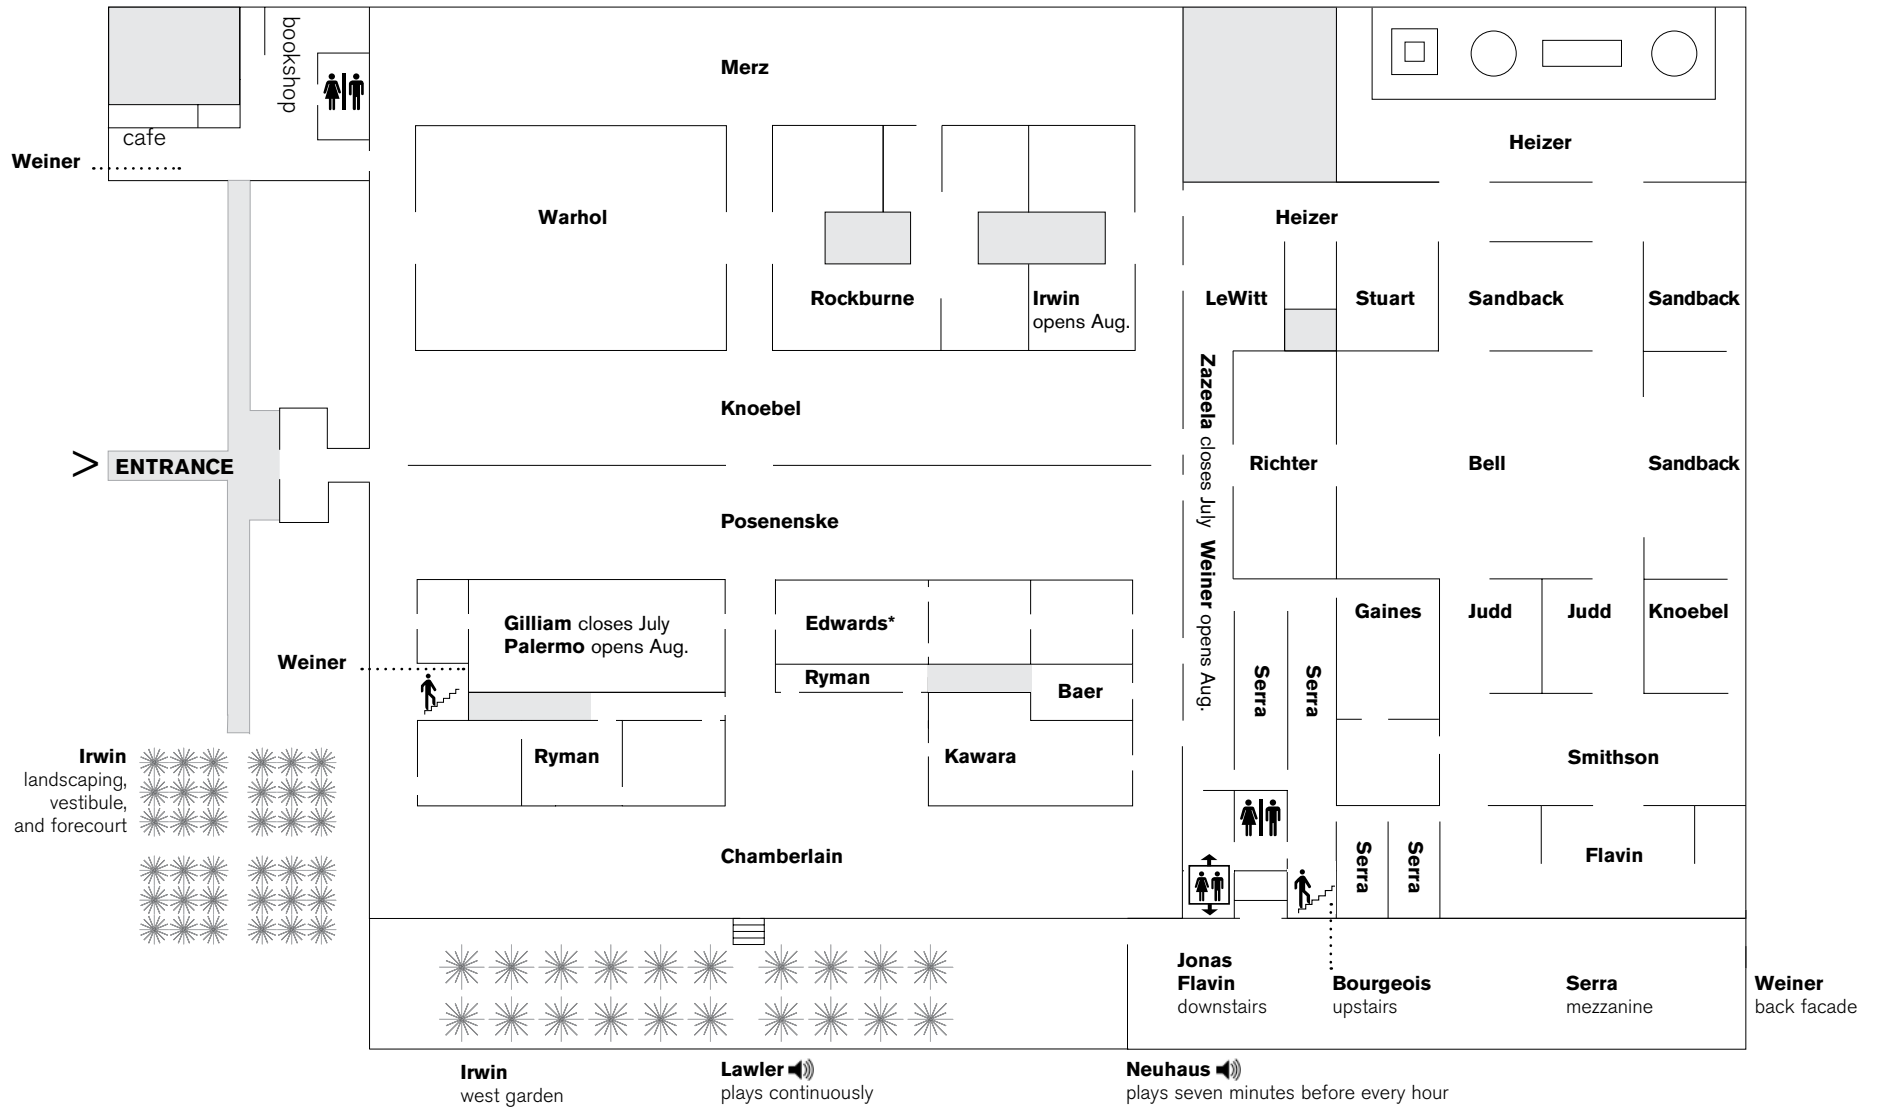

# interactive floor plan on view at Dia Beacon

click on the artists' last names embedded  
within the floor plan for more information

At Dia, we value all people and welcome you.  
We are here to help while keeping you and the artwork safe.  
Respect is mutual. We will treat you with respect and expect the same from you.

## downstairs

Please maintain a safe distance and do not touch the artwork.

\* This gallery contains barbed wire. Children must be accompanied by an adult.

For more information about the artists and artworks on view, including checklists, essays, and other resources, scan the QR codes in the galleries or visit [diaart.org](http://diaart.org).