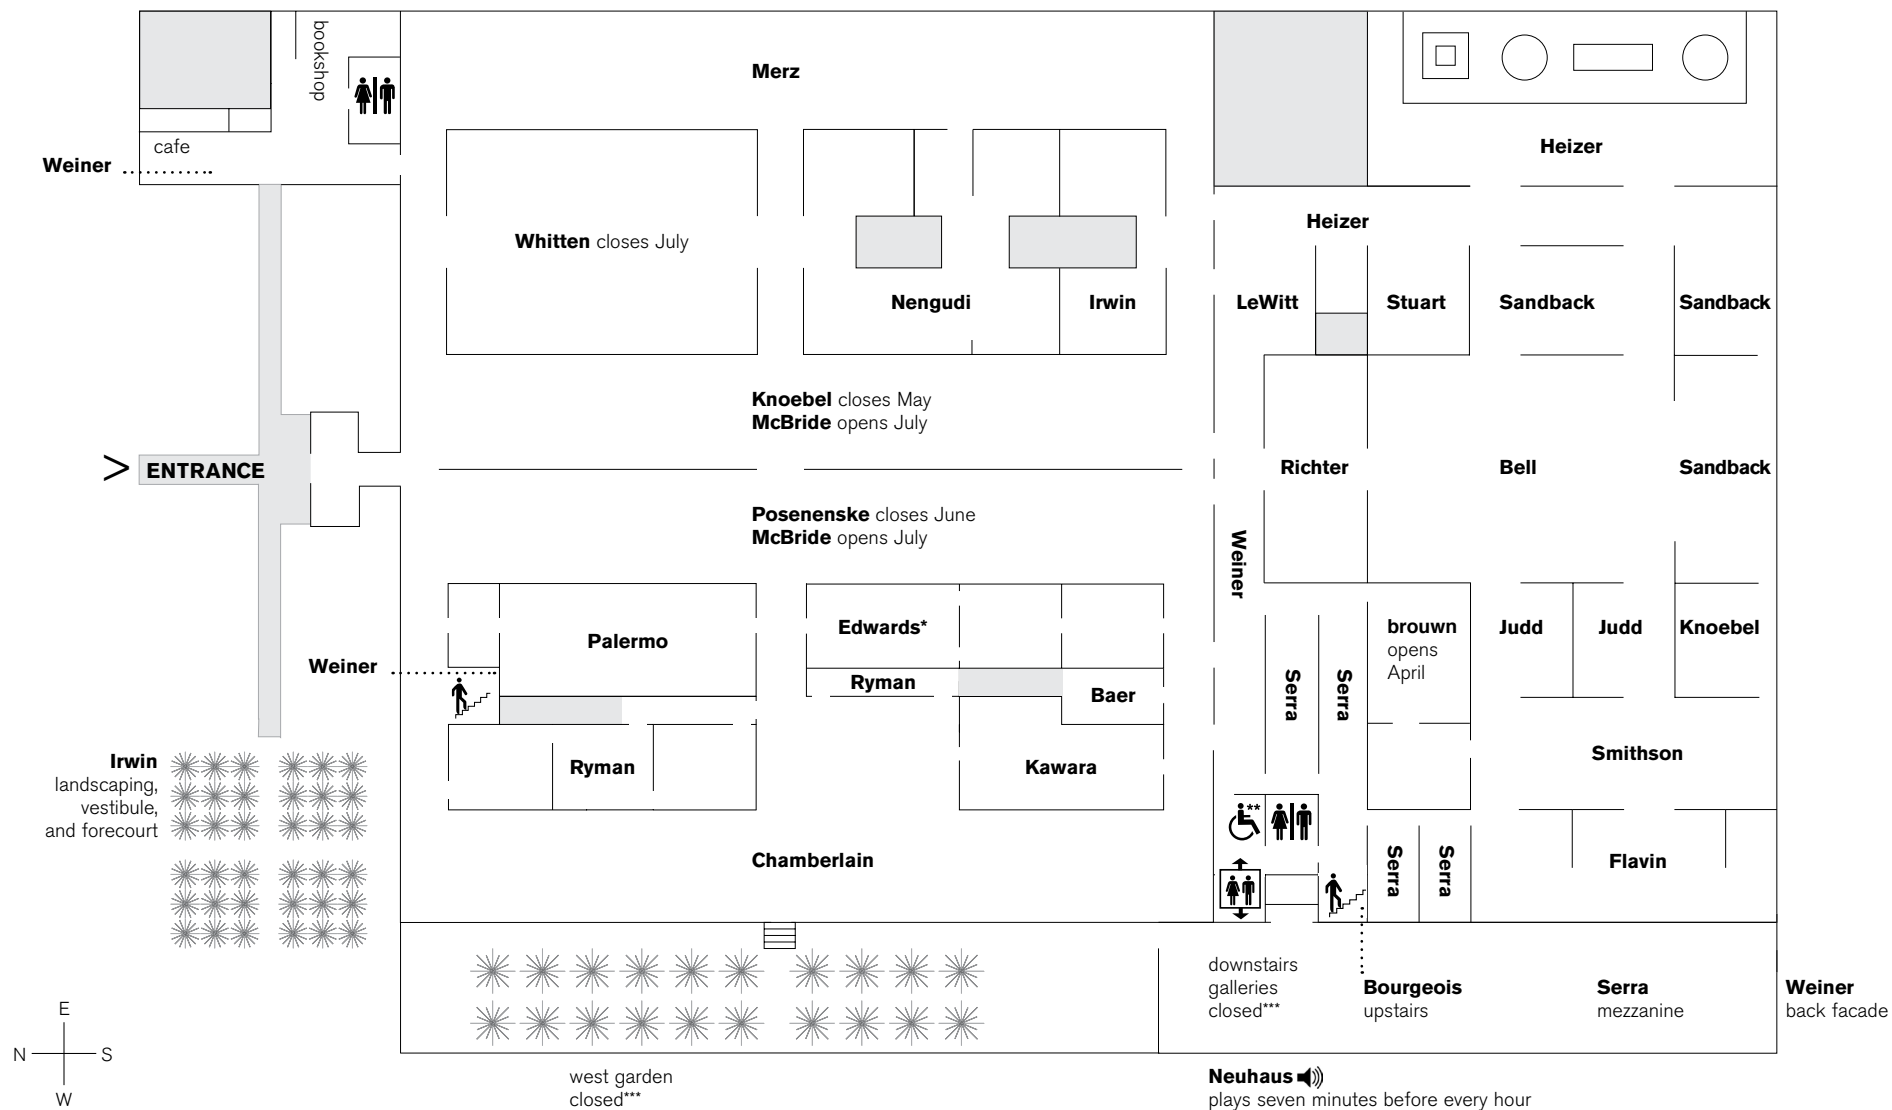

on view at Dia Beacon

click on the artists' last names embedded within the floor plan for more information

At Dia, we value all people and welcome you.
We are here to help while keeping you and the artwork safe.
Respect is mutual. We will treat you with respect and expect the same from you.

* This gallery contains barbed wire. Children must be accompanied by an adult.

** This is a gender-neutral and family-friendly restroom.

*** Reopening spring 2024.