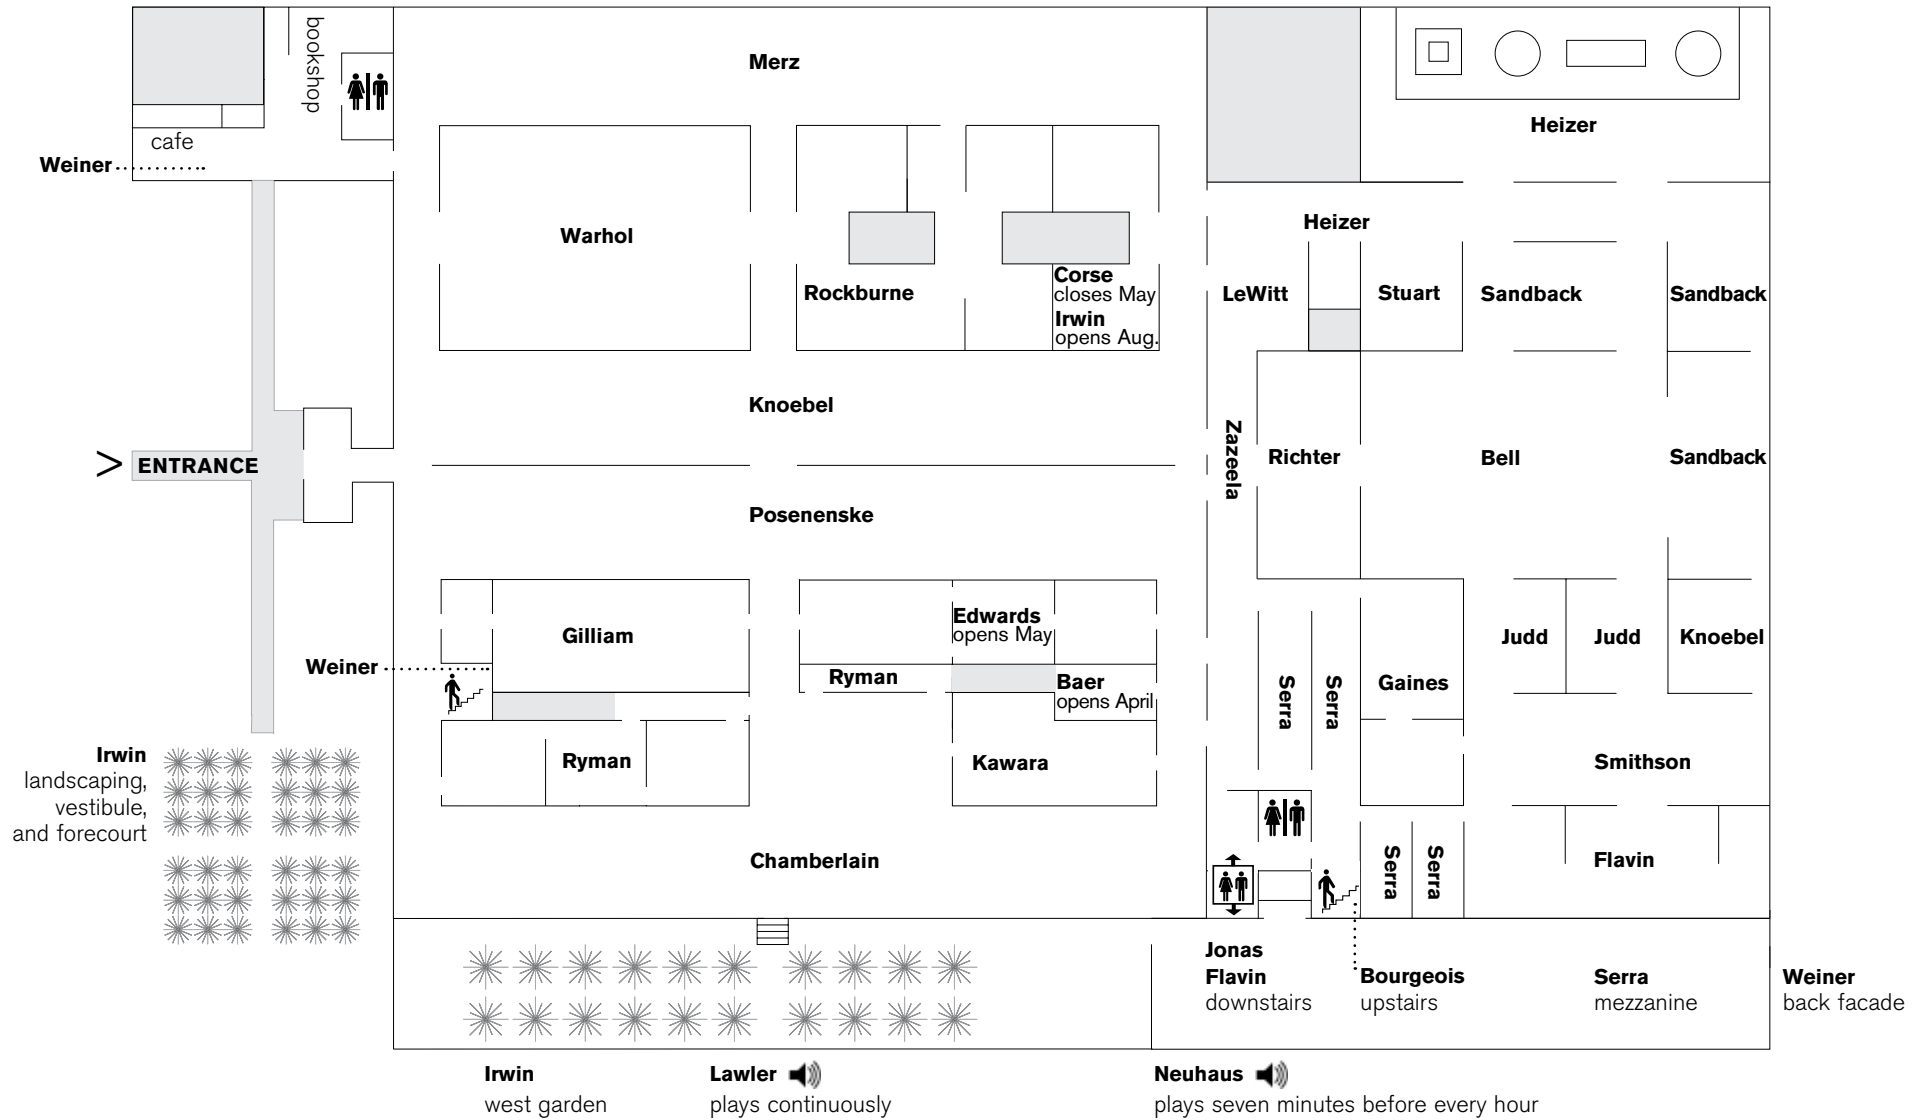

# interactive floor plan on view at Dia Beacon

click on the artists' last names embedded within the floor plan for more information

At Dia, we value all people and welcome you.  
We are here to help while keeping you and the artwork safe.  
Respect is mutual.  
We will treat you with respect and expect the same from you.

Please maintain a safe distance and do not touch the artwork.

For more information about the artists and artworks on view, including checklists, essays, and other resources, scan the QR codes in the galleries or visit [diaart.org](http://diaart.org).